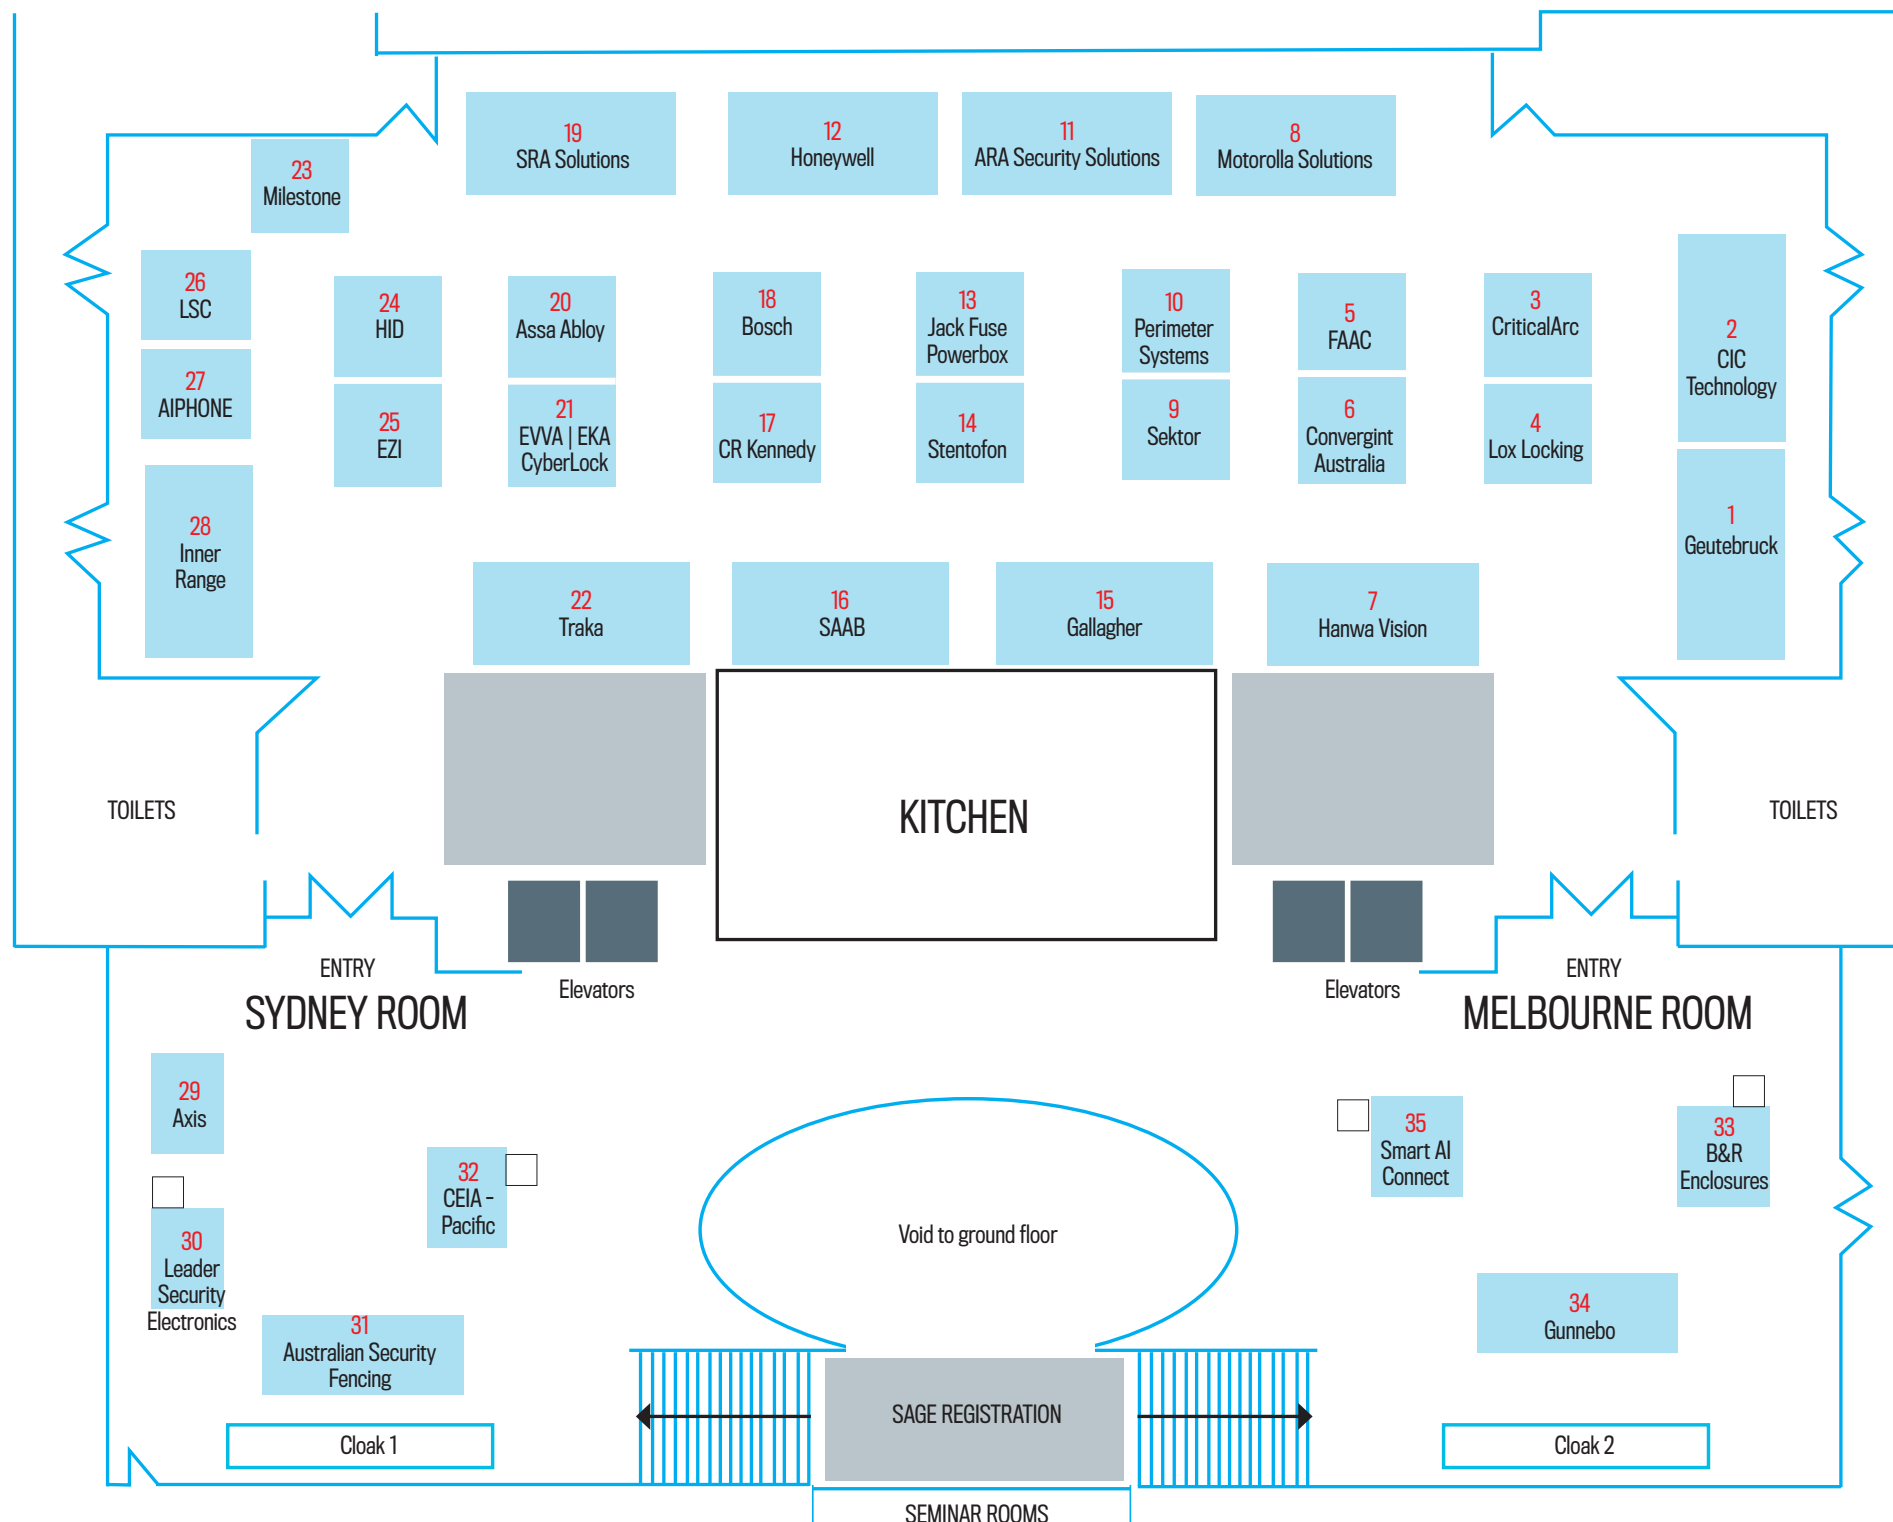

SECURITY & GOVERNMENT EXPO

Expo guide

SAGE Exhibitors 2024

- | | |
|----------------------------|---------------------------------|
| 1. GEUTEBRUCK | 20. ASSA ABLOY |
| 2. CIC TECHNOLOGY | 21. EVVA/EKA CYBERLOCK |
| 3. CRITICALARC | 22. TRAKA |
| 4. LOX LOCKING | 23. MILESTONE |
| 5. FAAC | 24. HID |
| 6. CONVERGINT AUSTRALIA | 25. EZI SECURITY SYSTEMS |
| 7. HANWHA VISION | 26. LSC |
| 8. MOTOROLA SOLUTIONS | 27. AIPHONE |
| 9. SEKTOR | 28. INNER RANGE |
| 10. PERIMETER SYSTEMS | 29. AXIS |
| 11. ARA SECURITY SOLUTIONS | 30. LEADER SECURITY ELECTRONICS |
| 12. HONEYWELL | 31. AUSTRALIAN SECURITY FENCING |
| 13. JACK FUSE POWERBOX | 32. CEIA - PACIFIC |
| 14. STENTOFON | 33. B & R ENCLOSURES |
| 15. GALLAGHER | 34. GUNNEBO |
| 16. SAAB | 35. SMART AI CONNECT |
| 17. CR KENNEDY | |
| 18. BOSCH | |
| 19. SRA SOLUTIONS | |