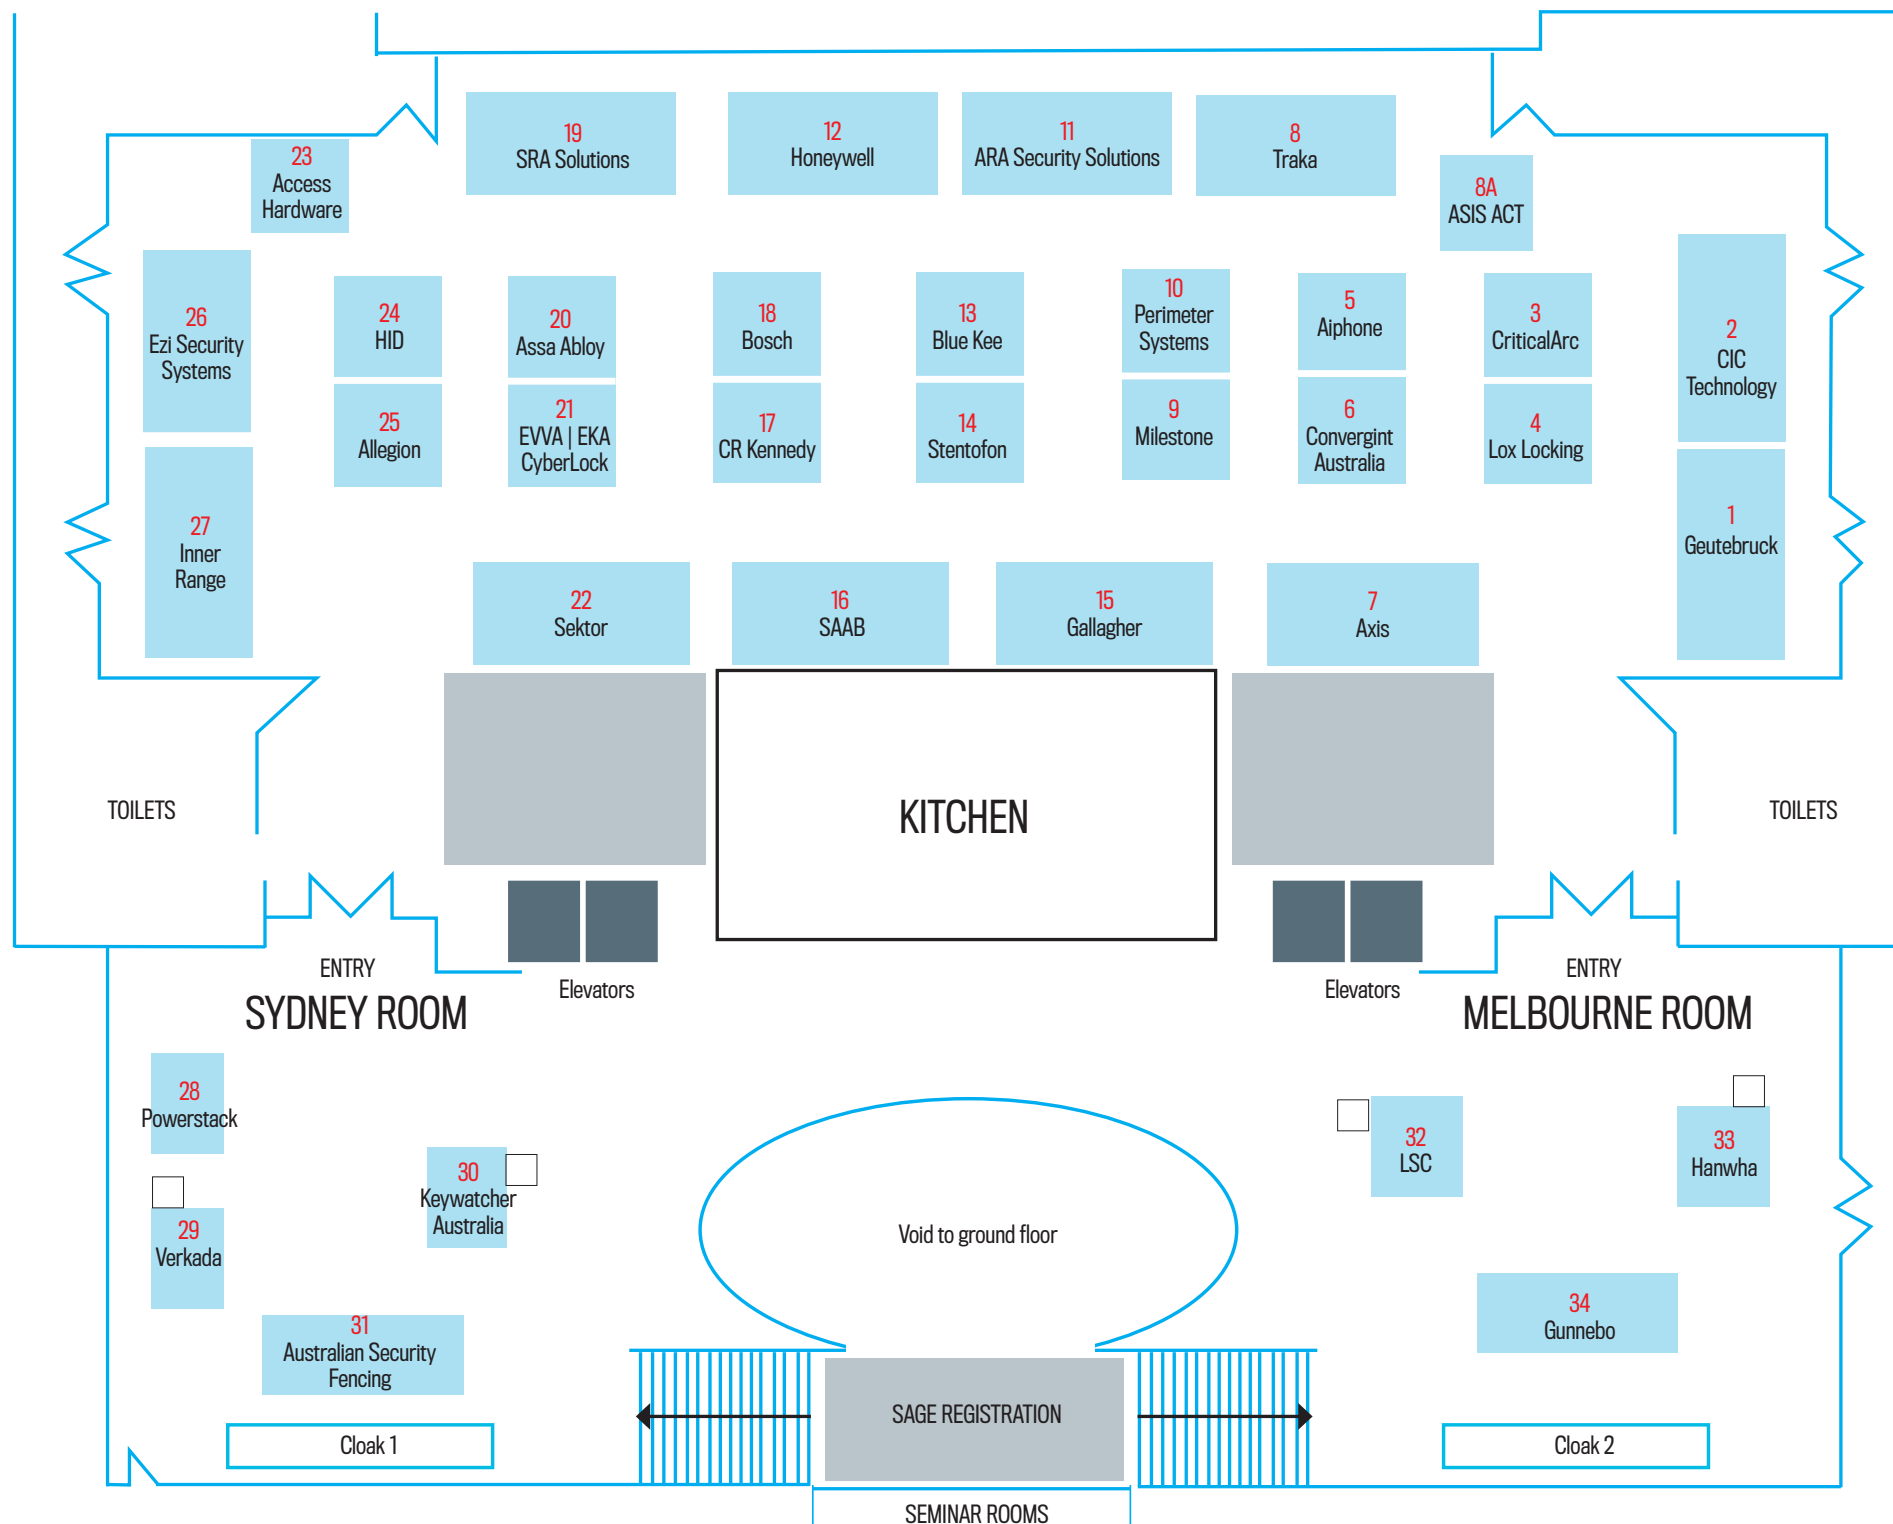

SECURITY & GOVERNMENT EXPO

Expo guide

SAGE Exhibitors 2023

- | | |
|----------------------------|---------------------------------|
| 1. GEUTEBRUCK | 18. BOSCH |
| 2. CIC TECHNOLOGY | 19. SRA SOLUTIONS |
| 3. CRITICALARC | 20. ASSA ABLOY |
| 4. LOX LOCKING | 21. EVVA/EKA CYBERLOCK |
| 5. AIPHONE | 22. SEKTOR |
| 6. CONVERGINT AUSTRALIA | 23. ACCESS HARDWARE |
| 7. AXIS | 24. HID |
| 8. TRAKA | 25. ALLEGION |
| 9. MILESTONE | 26. EZI SECURITY SYSTEMS |
| 10. PERIMETER SYSTEMS | 27. INNER RANGE |
| 11. ARA SECURITY SOLUTIONS | 28. POWERSTACK |
| 12. HONEYWELL | 29. VERKADA |
| 13. BLUE KEE | 30. KEYWATCHER AUSTRALIA |
| 14. STENTOFON | 31. AUSTRALIAN SECURITY FENCING |
| 15. GALLAGHER | 32. LSC |
| 16. SAAB | 33. HANWHA |
| 17. CR KENNEDY | 34. GUNNEBO |