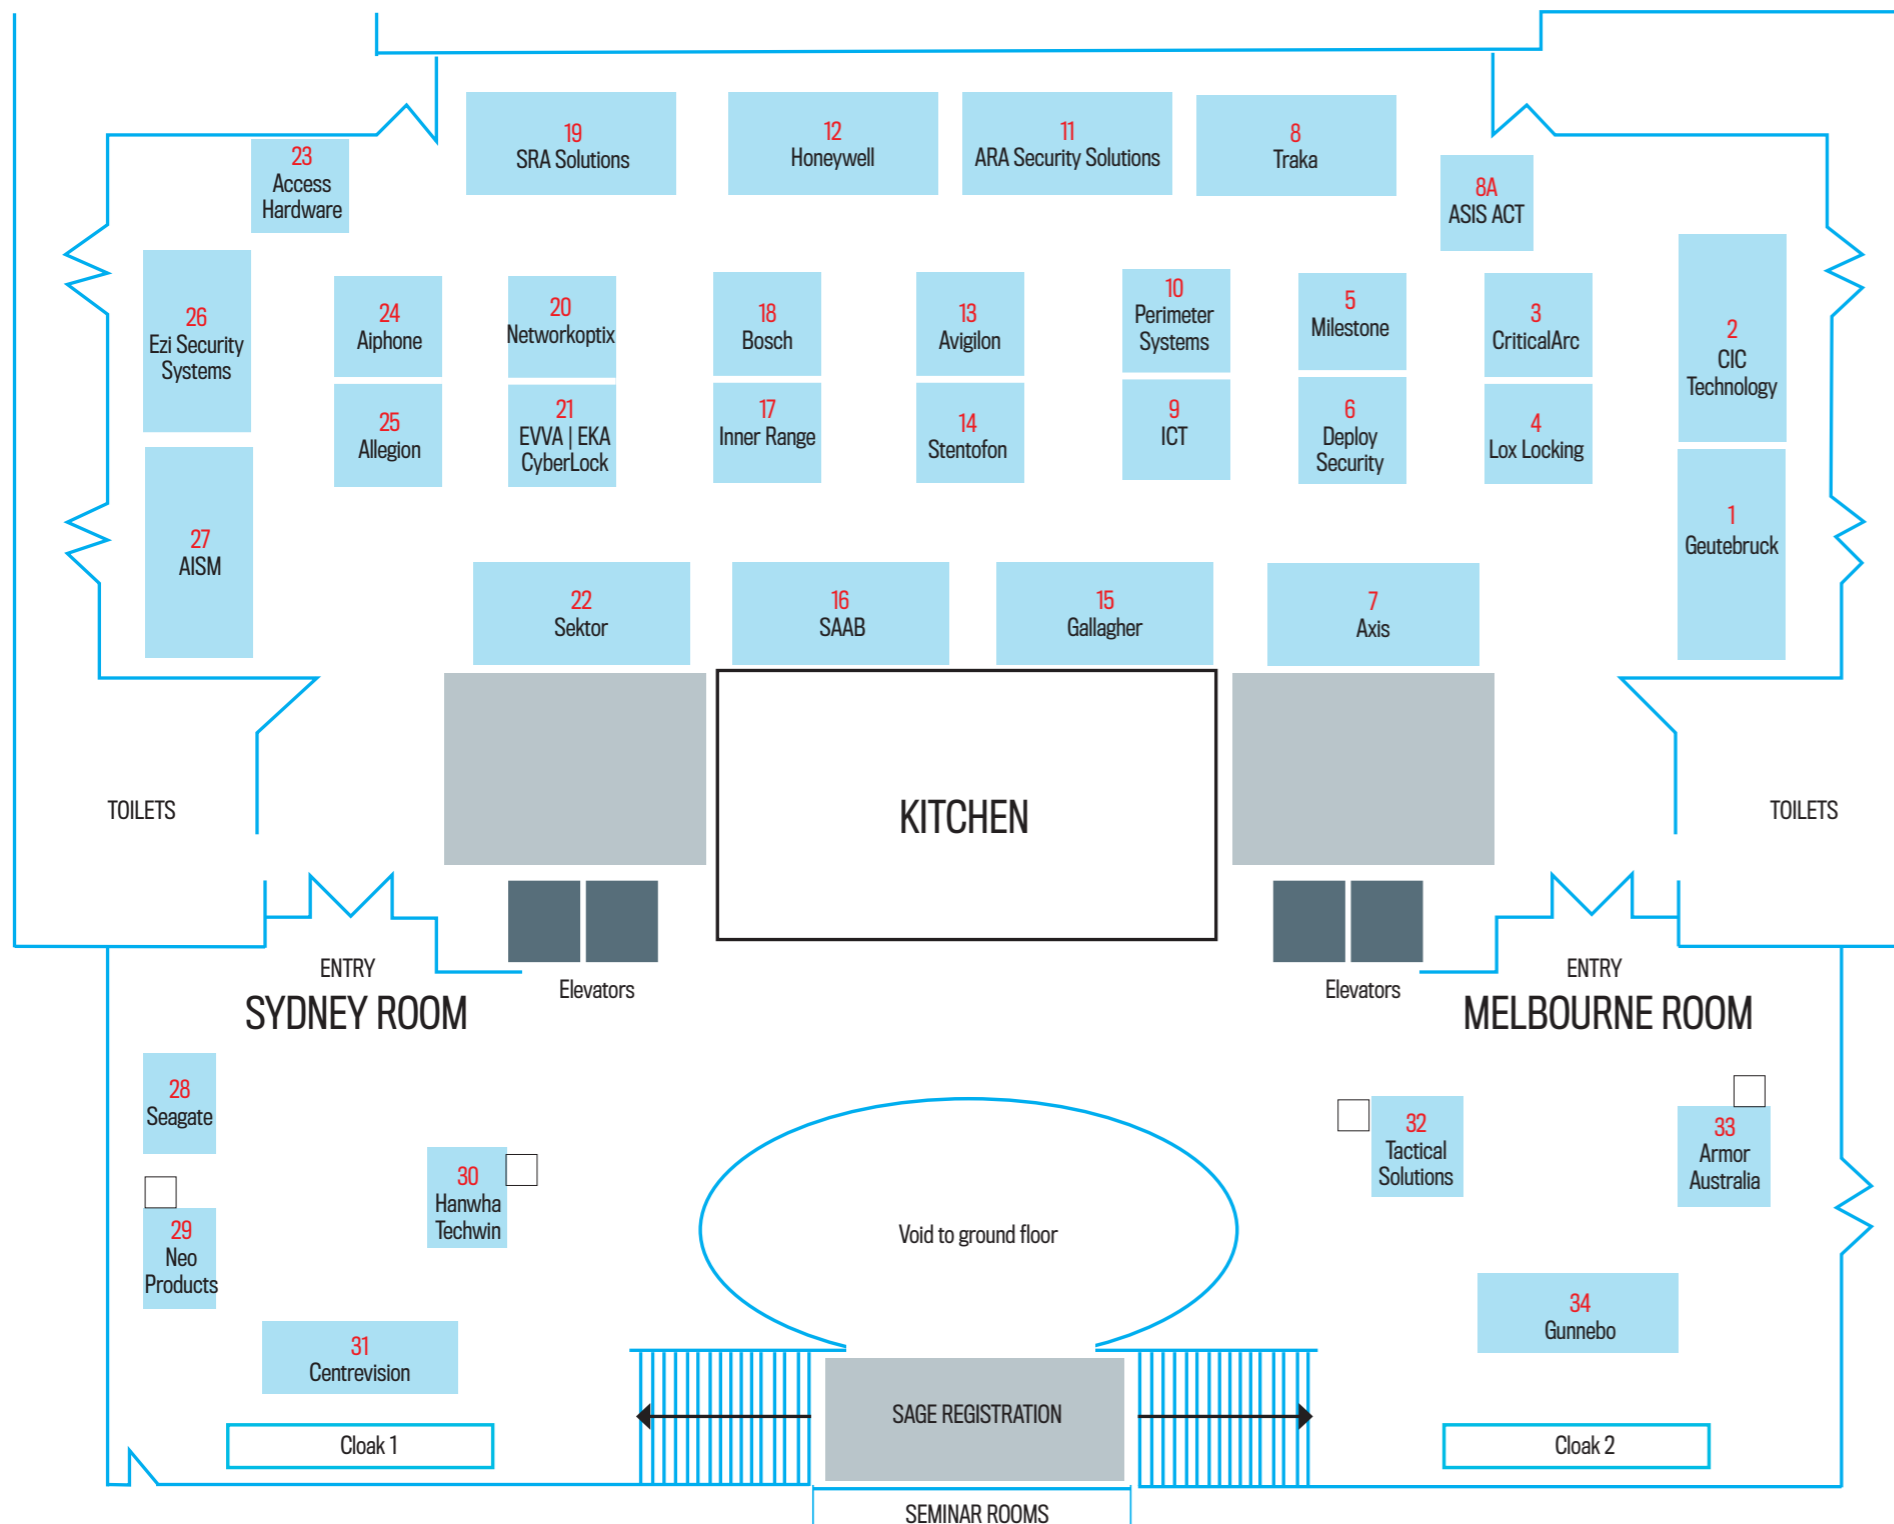

SECURITY & GOVERNMENT EXPO

Expo guide

SAGE Exhibitors 2022

- | | |
|----------------------------|--------------------------|
| 1. GEUTEBRÜCK | 17. INNER RANGE |
| 2. CIC TECHNOLOGY | 18. BOSCH |
| 3. CRITICALARC | 19. SRA SOLUTIONS |
| 4. LOX LOCKING | 20. NETWORKOPTIX |
| 5. MILESTONE | 21. EVVA/EKA |
| 6. DEPLOY SECURITY | 22. SEKTOR |
| 7. AXIS | 23. ACCESS HARDWARE |
| 8. TRAKA | 24. AIPHONE |
| 8A. ASIS ACT | 25. ALLEGION |
| 9. ICT | 26. EZI SECURITY SYSTEMS |
| 10. PERIMETER SYSTEMS | 27. AISM |
| 11. ARA SECURITY SOLUTIONS | 28. SEAGATE |
| 12. HONEYWELL | 29. NEO PRODUCTS |
| 13. AVIGILON | 30. HANWHA TECHWIN |
| 14. STENTOFON | 31. CENTREVISION |
| 15. GALLAGHER | 32. TACTICAL SOLUTIONS |
| 16. SAAB | 33. ARMOR AUSTRALIA |
| | 34. GUNNEBO |